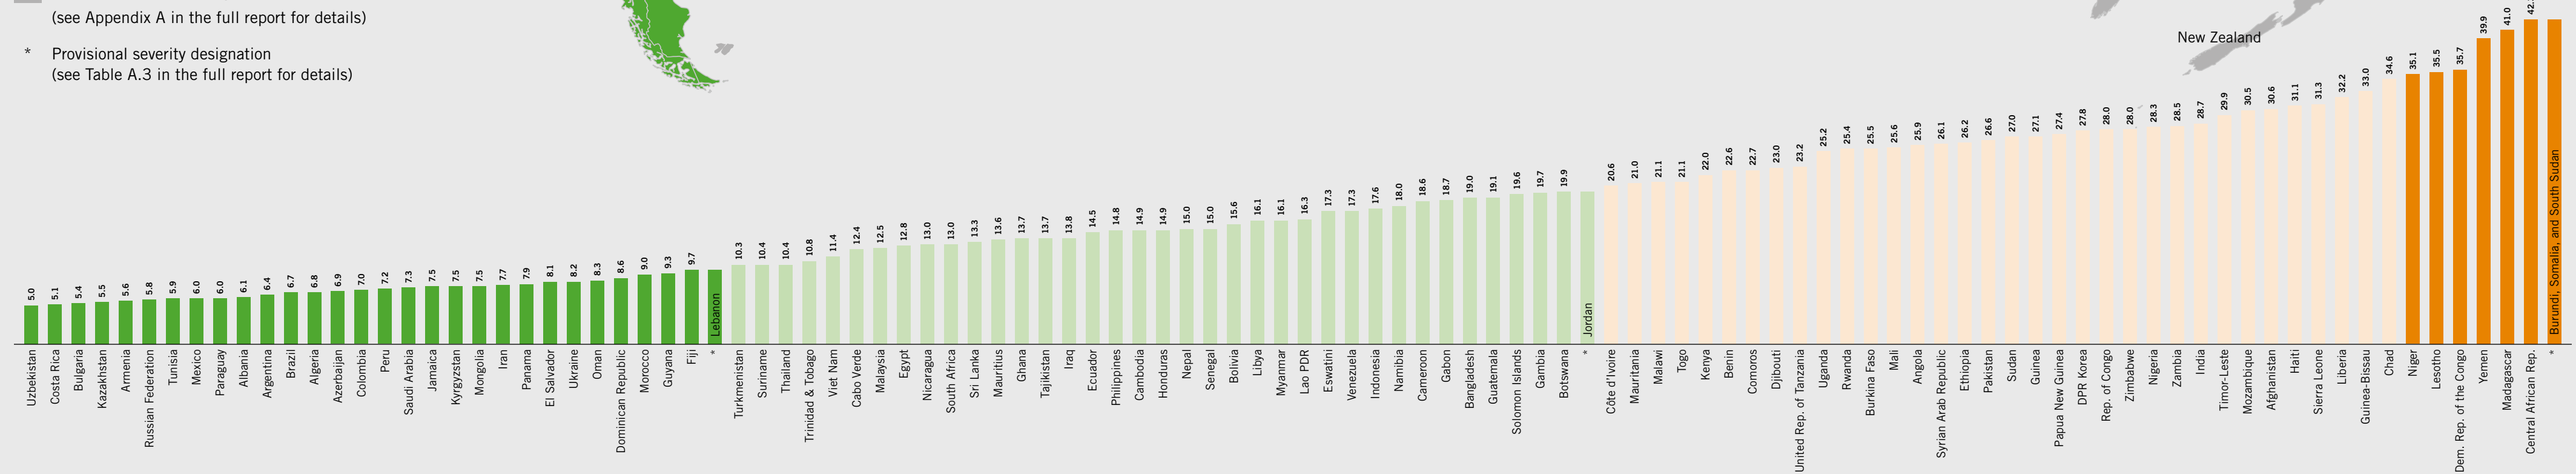

2023 GLOBAL HUNGER INDEX BY SEVERITY

For more information please visit:
www.globalhungerindex.org
www.welthungerhilfe.org
www.concern.net

Source: Authors.
 Note: For the 2023 GHI, data on the proportion of undernourished are for 2020–2022; data on child stunting and wasting are for the latest year in the period 2018–2022 for which data are available; and data on child mortality are for 2021. GHI scores were not calculated for countries for which data were not available and for countries that did not meet the GHI inclusion criteria; see Appendix A in the full report for details. The boundaries, names, and designations used on the map do not imply the expression of any opinion whatsoever on the part of Welthungerhilfe (WHH) or Concern Worldwide concerning the legal status of any country, territory, city or area or of its authorities, or concerning the delimitation of its frontiers and boundaries.
 Recommended citation: von Grebmer, K., J. Bernstein, W. Geza, M. Ndlovu, M. Wiemers, L. Reiner, M. Bachmeier, A. Hanano, R. Ni Chéilleachair, T. Sheehan, C. Foley, S. Gitter, G. Laroque, and H. Fritschel. 2023. "Figure 1.8: 2023 Global Hunger Index by Severity." Map in *2023 Global Hunger Index: The Power of Youth in Shaping Food Systems*. Bonn: Welthungerhilfe (WHH); Dublin: Concern Worldwide.

2023 GLOBAL HUNGER INDEX

The Power of Youth in Shaping Food Systems

To learn more, visit
www.globalhungerindex.org
#GHI2023

Photo credit: Laura Thiesbrumme/Welthungerhilfe, 2018